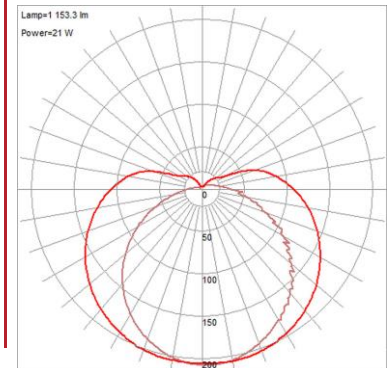

Stock Code: **20106LEDMGEM-SAT/ACR**

Collection: Cove

PRODUCT INFORMATION

Base: 20106 Parent: 20106LEDMGEM
Mounting Type: Wall UPC: 641594247909
Finish: Satin
Diffuser: Acrylic Lens

PRODUCT MEASUREMENTS

FIXTURE	BACKPLATE / CANOPY
Length:	Length
Width: 6.25"	Width: 3.25"
Diameter	Diameter:
Height: 18"	Height: 17.75"
Extension: 4"	
Overall Height:	

Dimmable: No Nominal Lumens 1300 Lm
CRI: 90 Delivered Lumens: N/A
CCT: 3000K
Recommended Dimmers:

ADDITIONAL NOTES

Project Name: _____

Location: _____

Type: _____

Quantity: _____

Notes: _____

LINE DRAWING

IES FILE

In addition to Access Lighting's purchase and warranty terms and conditions, by signing below or placing an order, you agree that you are authorized to bind the entity placing any order and acknowledge the following: All of sizes and measurements are approximate and all images are for illustrative purposes only. In the event of an inconsistency, the "Product Measurements" section controls. There also may be slight differences in the colors and designs compared to the displayed and printed images.