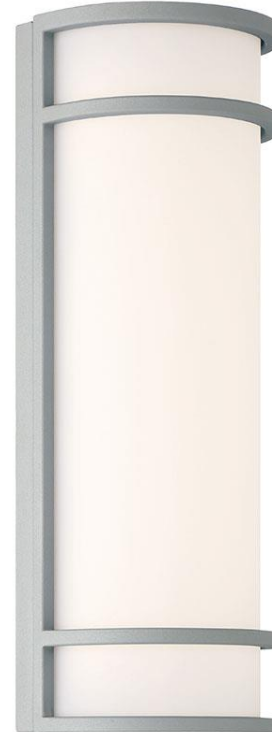

Stock Code: **20106LEDMGEM-SAT/ACR**

Collection: Cove

PRODUCT INFORMATION

Base: 20106 Parent: 20106LEDMGEM
Mounting Type: Wall UPC: 641594247909
Finish: Satin
Diffuser: Acrylic Lens

PRODUCT MEASUREMENTS

FIXTURE	BACKPLATE / CANOPY
Length:	Length
Width: 6.25"	Width: 3.25"
Diameter	Diameter:
Height: 18"	Height: 17.75"
Extension: 4"	
Overall Height:	

TECHNICAL SPECIFICATIONS

SPECIFICATIONS

Frame Material: Metal
Diffuser Material: Acrylic
Lamping Type: SSL (Dedicated LED) Jbox: Standard
Lamping Base: SSL Lamp Wattage: 20 W
Lamp Quantity: 1 Total Wattage: 20 W
Voltage: 120-277v Lamps Included: Yes

QUALIFICATIONS

Location Rating Wet
Certification: ETL (US/Canada) Listed
ADA Compliant: Yes Energy Star: No
JA8 Compliant: No Emergency Lighting: Yes
Marine Grade Finish: Yes
Warranty: 5 Year

PHOTOMETRICS

Dimmable: No Nominal Lumens 1300 Lm
CRI: 90 Delivered Lumens: N/A
CCT: 3000K
Recommended Dimmers:

ADDITIONAL NOTES

Project Name: _____

Location: _____

Type: _____

Quantity: _____

Notes: _____

LINE DRAWING