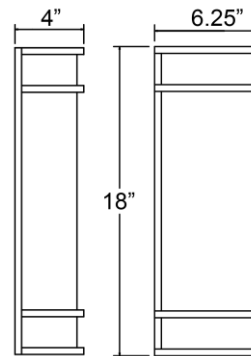

Stock Code: **20106LEDMGEM-SAT/ACR**

Collection: Cove

PRODUCT INFORMATION

Base: 20106 Parent: 20106LEDMGEM
Mounting Type: Wall UPC: 641594247909
Finish: Satin
Diffuser: Acrylic Lens

PRODUCT MEASUREMENTS

FIXTURE	BACKPLATE / CANOPY
Length:	Length
Width: 6.25"	Width: 3.25"
Diameter	Diameter:
Height: 18"	Height: 17.75"
Extension: 4"	
Overall Height:	

IES FILE

In addition to Access Lighting's purchase and warranty terms and conditions, by signing below or placing an order, you agree that you are authorized to bind the entity placing any order and acknowledge the following: All of sizes and measurements are approximate and all images are for illustrative purposes only. In the event of an inconsistency, the "Product Measurements" section controls. There also may be slight differences in the colors and designs compared to the displayed and printed images.